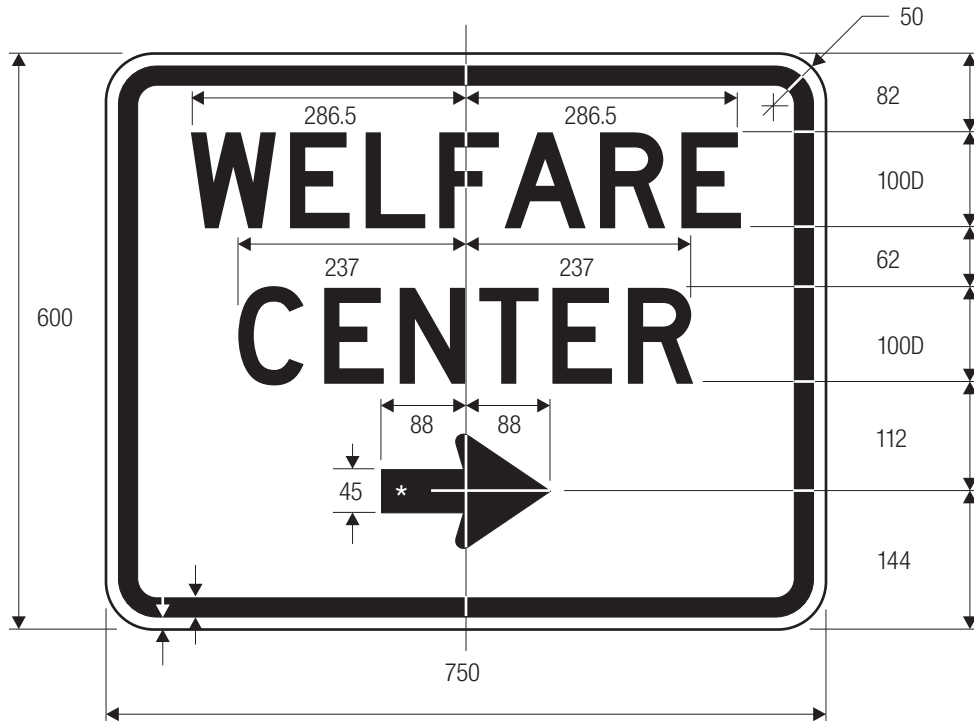

EM-4

EM-5

*Reduce spacing to fit.

COLORS: LEGEND — BLACK
 BACKGROUND — WHITE (RETROREFLECTIVE)

EM-6a

EM-6b

*See page 6-2 for design.

COLORS: LEGEND — BLACK
 BACKGROUND — WHITE (RETROREFLECTIVE)

EM-7c

EM-7d

- COLORS:**
LEGEND — BLACK
BACKGROUND — WHITE (RETROREFLECTIVE)
CD EMBLEM — YELLOW TRIANGLES INSCRIBED IN A BLACK
 CIRCLE PLACED ON A YELLOW SQUARE

- *Reduce spacing to fit.
- **Optically locate arrow and mileage characters about vertical centerline. See page 6-2 for design.
- ***See appendix for symbol design.