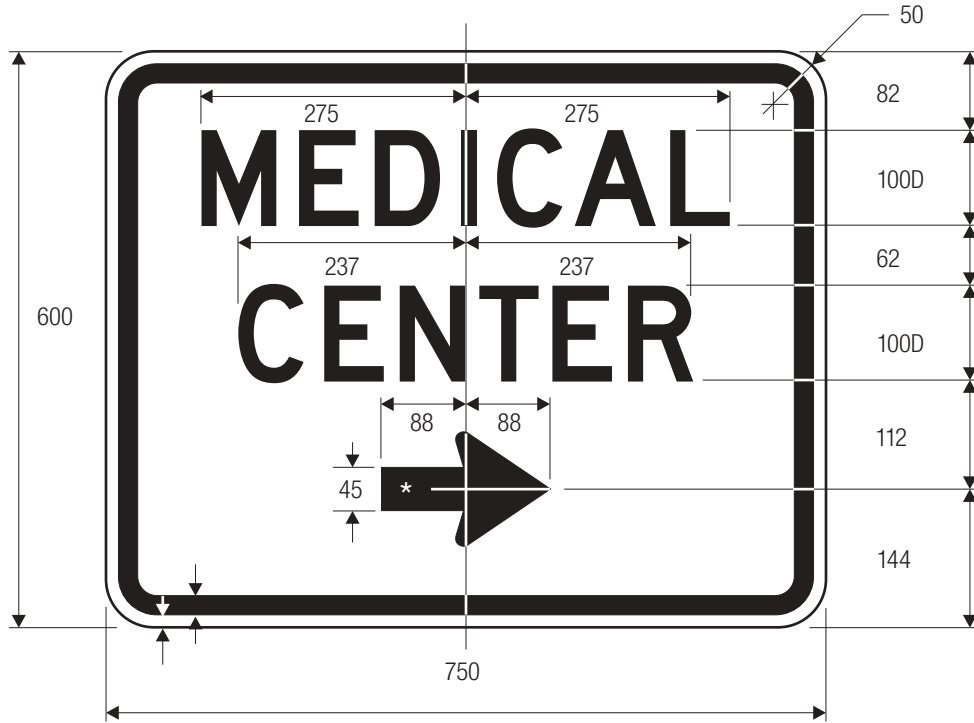

EM-1

*See page 6-2 for details.

COLORS: LEGEND — WHITE (RETROREFLECTIVE)
 BACKGROUND — BLUE (RETROREFLECTIVE)

EM-2

COLORS: LEGEND – BLACK
 BACKGROUND – WHITE (RETROREFLECTIVE)

R1-1 (750 mm)

EM-3

COLORS: LEGEND – BLACK
 BACKGROUND – WHITE (RETROREFLECTIVE)

EM-4

EM-5

*Reduce spacing to fit.

COLORS: LEGEND — BLACK
 BACKGROUND — WHITE (RETROREFLECTIVE)

EM-6a

EM-6b

*See page 6-2 for design.

COLORS: LEGEND — BLACK
 BACKGROUND — WHITE (RETROREFLECTIVE)

EM-7c

EM-7d

- COLORS:**
LEGEND — BLACK
BACKGROUND — WHITE (RETROREFLECTIVE)
CD EMBLEM — YELLOW TRIANGLES INSCRIBED IN A BLACK
 CIRCLE PLACED ON A YELLOW SQUARE

- *Reduce spacing to fit.
- **Optically locate arrow and mileage characters about vertical centerline. See page 6-2 for design.
- ***See appendix for symbol design.