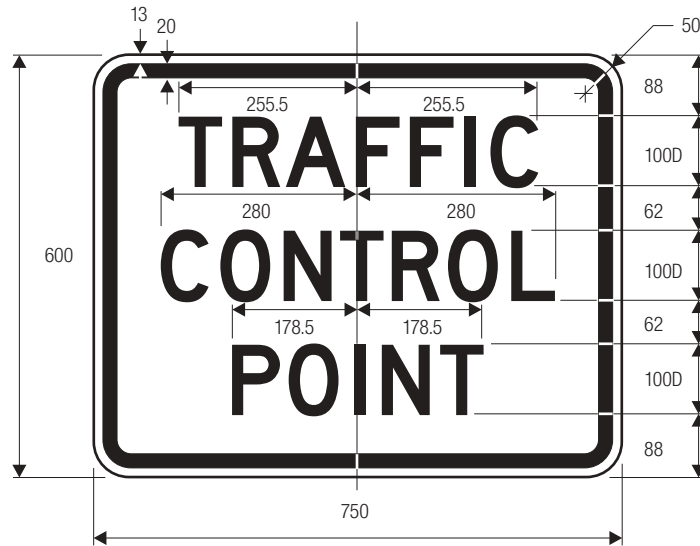

EM-1

*See page 6-2 for details.

COLORS: LEGEND — WHITE (RETROREFLECTIVE)
 BACKGROUND — BLUE (RETROREFLECTIVE)

EM-2

COLORS: LEGEND – BLACK
 BACKGROUND – WHITE (RETROREFLECTIVE)

R1-1 (750 mm)

EM-3

COLORS: LEGEND – BLACK
 BACKGROUND – WHITE (RETROREFLECTIVE)

EM-4

EM-5

*Reduce spacing to fit.

COLORS: LEGEND — BLACK
 BACKGROUND — WHITE (RETROREFLECTIVE)

EM-6a

EM-6b

*See page 6-2 for design.

COLORS: LEGEND — BLACK
 BACKGROUND — WHITE (RETROREFLECTIVE)

EM-7c

EM-7d

- COLORS:**
LEGEND — BLACK
BACKGROUND — WHITE (RETROREFLECTIVE)
CD EMBLEM — YELLOW TRIANGLES INSCRIBED IN A BLACK
 CIRCLE PLACED ON A YELLOW SQUARE

- *Reduce spacing to fit.
- **Optically locate arrow and mileage characters about vertical centerline. See page 6-2 for design.
- ***See appendix for symbol design.