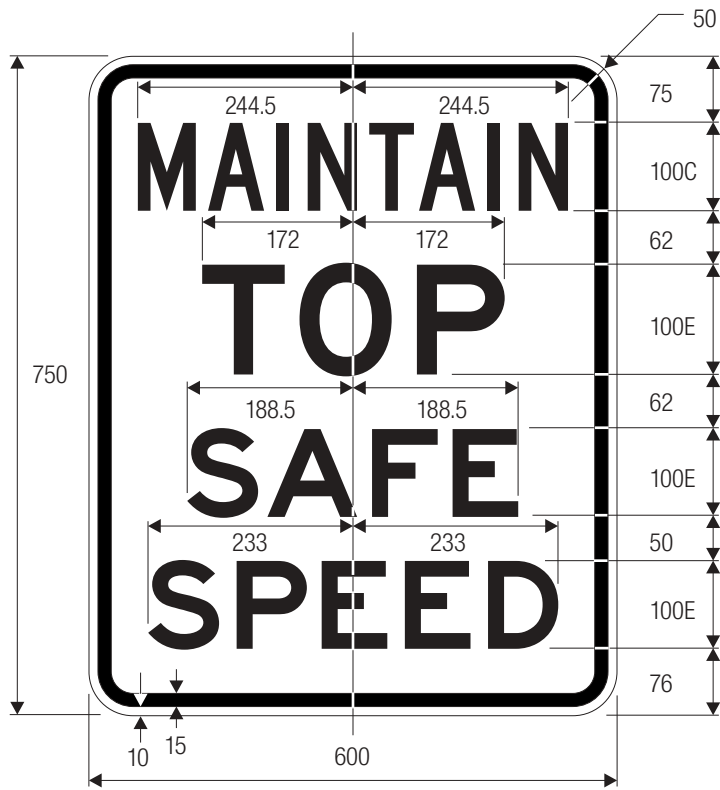

EM-1

*See page 6-2 for details.

COLORS: LEGEND — WHITE (RETROREFLECTIVE)
 BACKGROUND — BLUE (RETROREFLECTIVE)

EM-2

COLORS: LEGEND – BLACK
 BACKGROUND – WHITE (RETROREFLECTIVE)

R1-1 (750 mm)

EM-3

COLORS: LEGEND – BLACK
 BACKGROUND – WHITE (RETROREFLECTIVE)

EM-4

EM-5

*Reduce spacing to fit.

COLORS: LEGEND — BLACK
 BACKGROUND — WHITE (RETROREFLECTIVE)

EM-6a

EM-6b

*See page 6-2 for design.

COLORS: LEGEND — BLACK
 BACKGROUND — WHITE (RETROREFLECTIVE)

EM-6c

EM-6d

*See page 6-2 for design.

COLORS: LEGEND — BLACK
 BACKGROUND — WHITE (RETROREFLECTIVE)

EM-7a

EM-7b

*See page 6-2 for design.

COLORS: LEGEND — BLACK
 BACKGROUND — WHITE (RETROREFLECTIVE)

EM-7c

EM-7d

- COLORS:**
LEGEND — BLACK
BACKGROUND — WHITE (RETROREFLECTIVE)
CD EMBLEM — YELLOW TRIANGLES INSCRIBED IN A BLACK
 CIRCLE PLACED ON A YELLOW SQUARE

- *Reduce spacing to fit.
- **Optically locate arrow and mileage characters about vertical centerline. See page 6-2 for design.
- ***See appendix for symbol design.